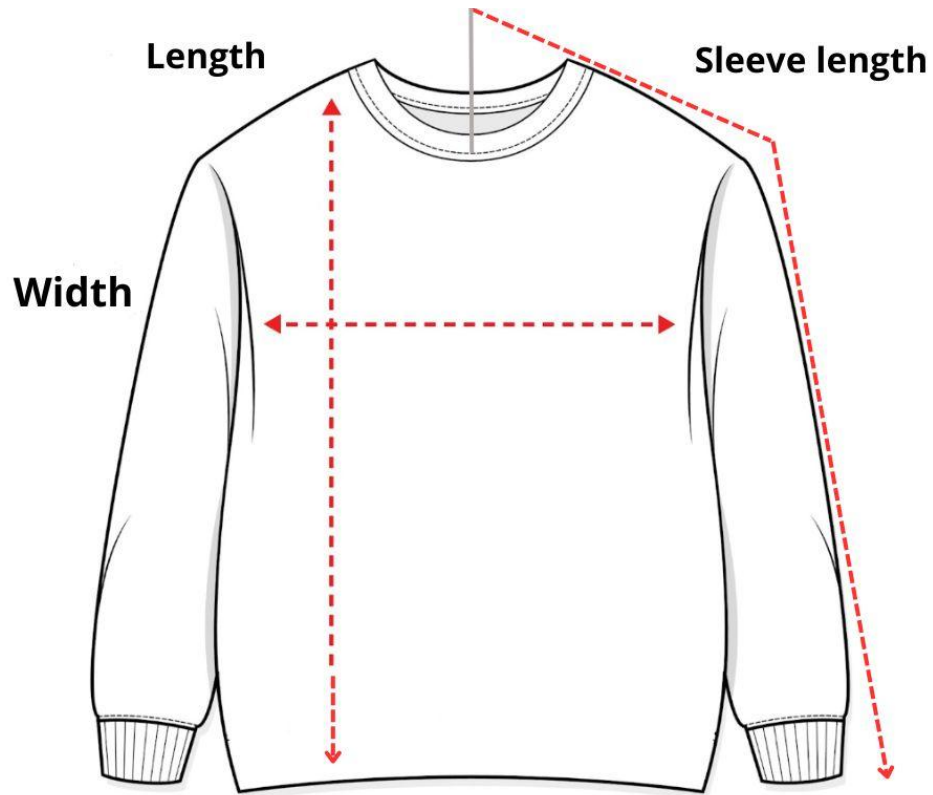

Sizing Charts

How to read the sizing charts:

Long Sleeve Sizing

	S	M	L	XL	2XL	3XL	4XL
Length	28"	29"	30"	31"	32"	33"	34"
Width	18"	20"	22"	24"	26"	28"	30"
Sleeve length	33½"	35"	36½"	38"	39½"	39½"	40"

Product measurements may vary by up to 2" (5 cm).