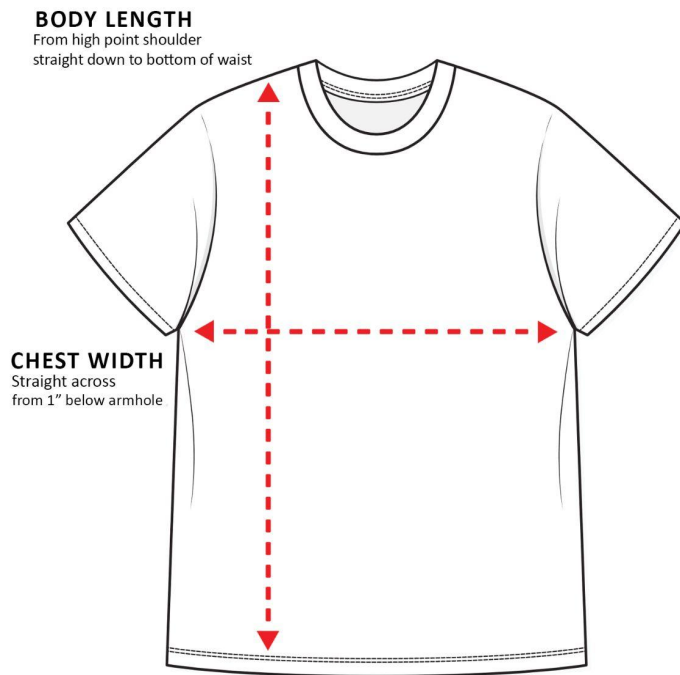

# Sizing Charts

## How to read the sizing charts:

## T-shirt Sizing

	XS	S	M	L	XL	2XL	3XL	4XL	5XL
Body Length	27"	28"	29"	30"	31"	32"	33"	34"	35"
Chest Width	31 - 34"	34 - 37"	38 - 41"	42 - 45"	46 - 49"	50 - 53"	54 - 57"	58 - 61"	62 - 65"

Product measurements may vary by up to 2" (5 cm).