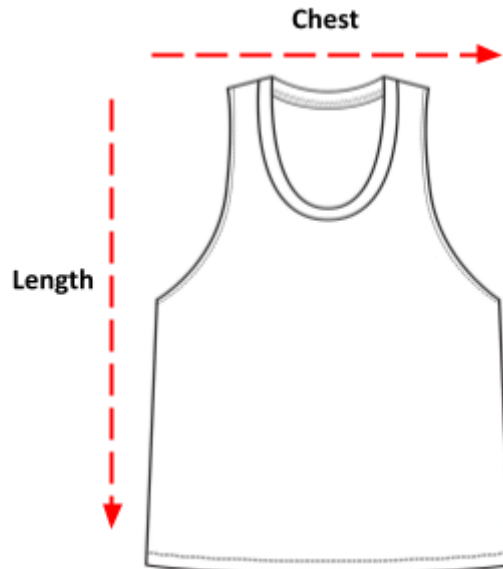

# Tank Top Sizing Chart

How to read the sizing charts:

## Sizing

	S	M	L	XL	2XL
Length	20 $\frac{1}{4}$ "	20 $\frac{5}{8}$ "	21 $\frac{1}{8}$ "	21 $\frac{5}{8}$ "	22 $\frac{1}{8}$ "
Chest	31 - 32"	33 - 34"	35 - 36"	37 - 38"	39 - 40"