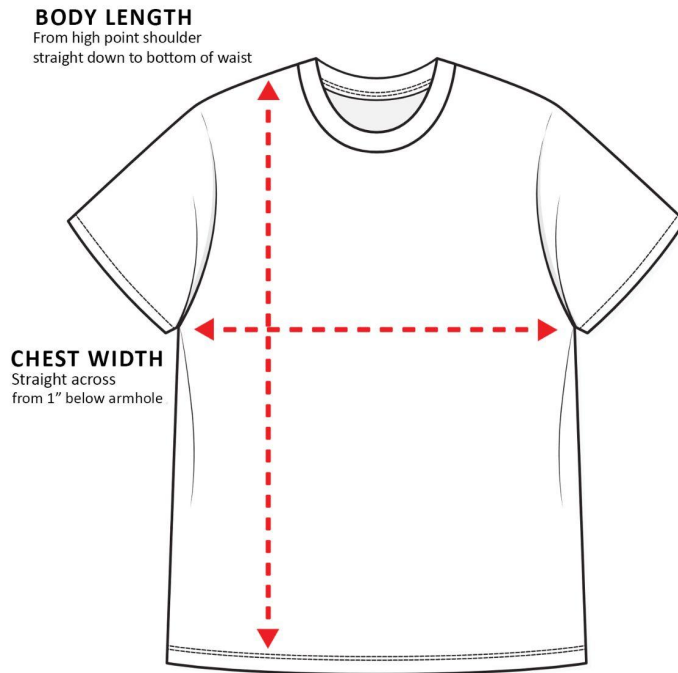

Sizing Charts

How to read the sizing charts:

T-shirt Sizing

	S	M	L	XL	2XL
Shirt Length	19"	21"	23"	25"	27"
Chest Width	28 ½"	30"	31"	32"	33"

Product measurements may vary by up to 2" (5 cm).