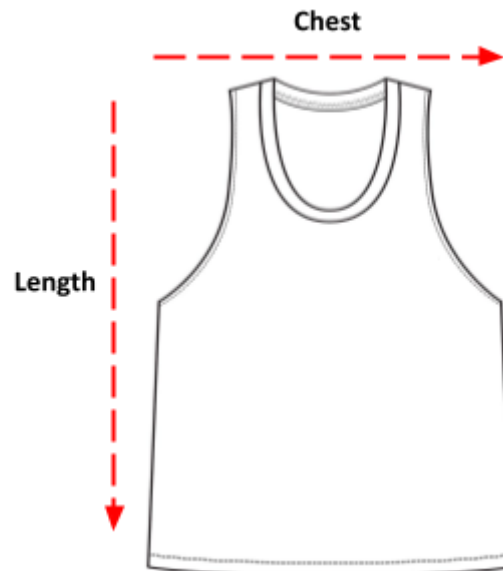

Tank Top Sizing Chart

How to read the sizing charts:

Sizing

	XS	S	M	L	XL	2XL
Length	28	29	30	31	32	33
Width	18	20	22	24	26	28

Product measurements may vary by up to 2" (5 cm).