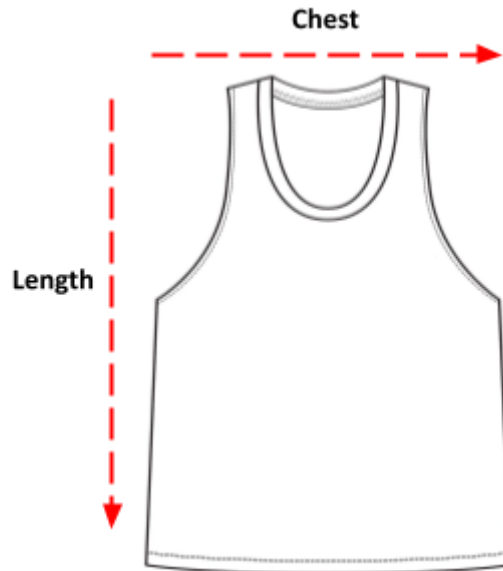

Tank Top Sizing Chart

How to read the sizing charts:

Sizing

	S	M	L	XL	2XL	3XL
Length	28"	29"	30"	31"	32"	33"
Chest	34 - 37"	38 - 41"	42 - 45"	46 - 49"	50 - 53"	54 - 57"