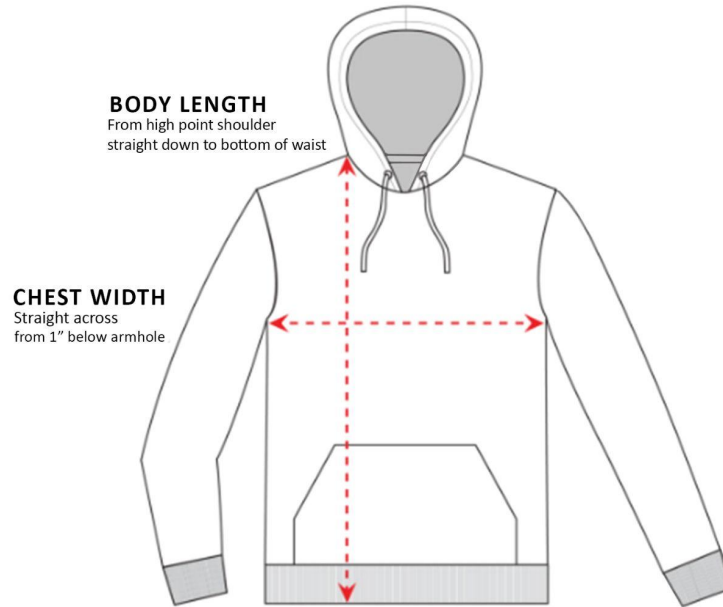

Sizing Charts

How to read the sizing charts:

Hoodie Sizing

	S	M	L	XL	2XL
Length	26 ³ / ₄	28 ¹ / ₄	29 ¹ / ₈	29 ⁷ / ₈	30 ³ / ₄
1/2 chest width	20 ¹ / ₄	21 ¹ / ₄	22 ³ / ₈	23 ⁵ / ₈	24 ³ / ₄
Sleeve Length	29 ¹ / ₂	31 ¹ / ₈	31 ³ / ₄	32 ¹ / ₄	32 ⁷ / ₈

Product measurements may vary by up to 2" (5 cm).