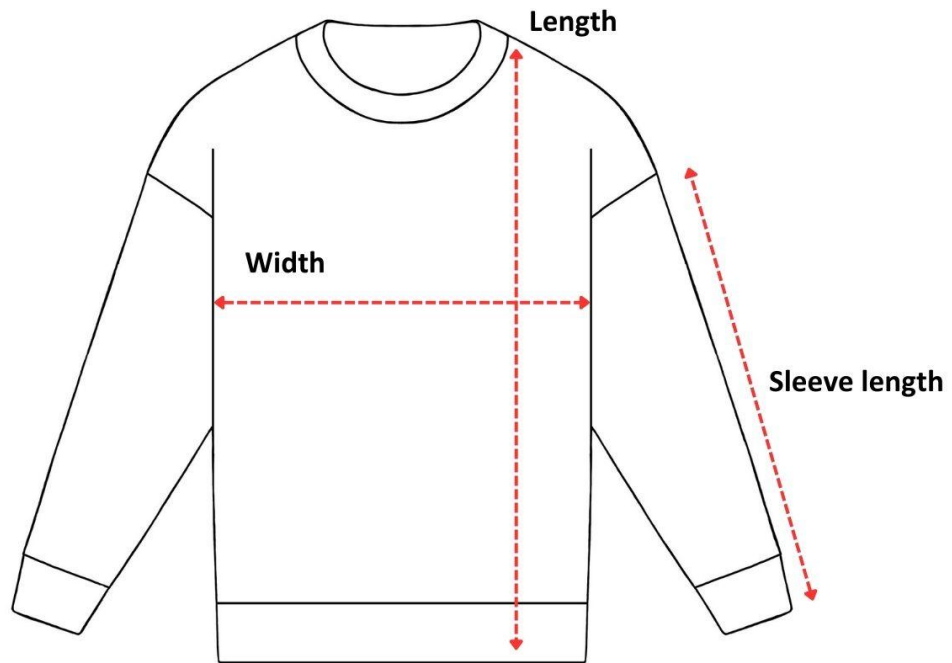

Sizing Charts

How to read the sizing charts:

Crewneck Relaxed Fit

	S	M	L	XL	2XL
Length	26½"	27¾"	28¼"	29¾"	30½"
Width	22"	22¾"	23½"	24¾"	26"
Sleeve Length	20"	20¾"	21¾"	22⅝"	23½"

Product measurements may vary by up to 2" (5 cm).