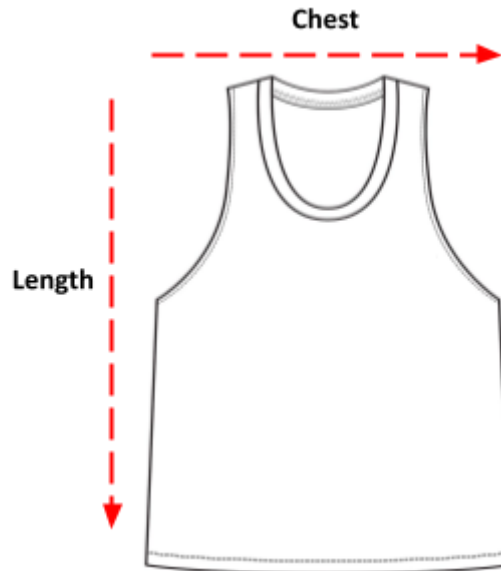

Tank Top Sizing Chart

How to read the sizing charts:

Sizing

	XS	S	M	L	XL
Length	26 $\frac{1}{8}$ "	26 $\frac{3}{4}$ "	27 $\frac{3}{8}$ "	28"	28 $\frac{5}{8}$ "
Chest	29 - 31"	32 - 33"	34 - 35"	35 - 37"	38 - 39"