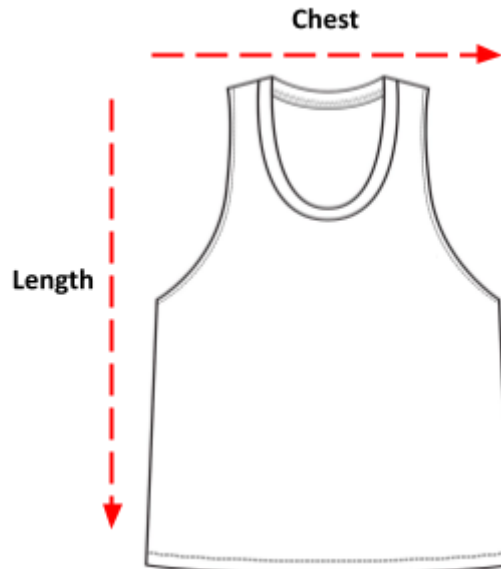

# Tank Top Sizing Chart

How to read the sizing charts:

## Sizing

	S	M	L	XL	2XL
Length	26 $\frac{1}{8}$	26 $\frac{3}{4}$	27 $\frac{3}{8}$	28	28 $\frac{5}{8}$
Width	15 $\frac{1}{4}$	16 $\frac{1}{4}$	17 $\frac{1}{4}$	18 $\frac{1}{4}$	19 $\frac{1}{4}$

Product measurements may vary by up to 2" (5 cm).