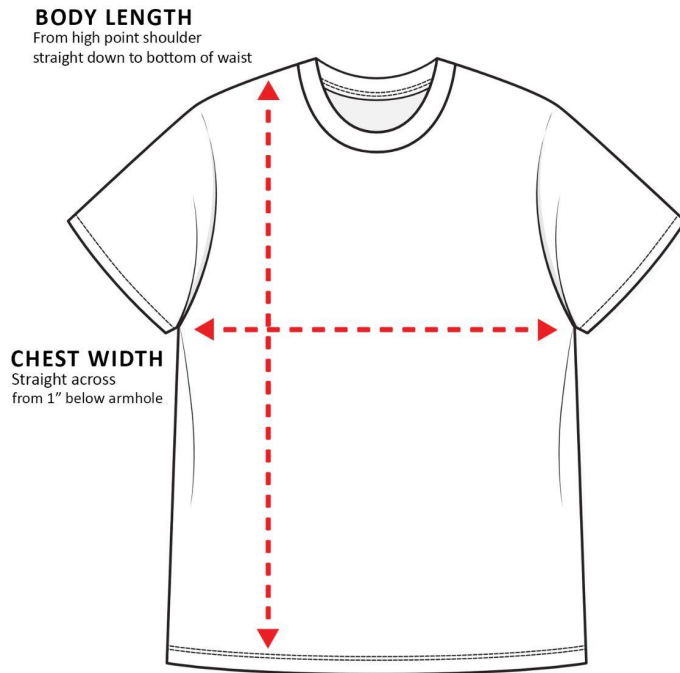

Sizing Charts

How to read the sizing charts:

T-shirt Sizing

	XS/SM	M/L
Body Length	16 ½"	17 ½"
Chest Width	30 - 32"	33 - 35"

Product measurements may vary by up to 2" (5 cm).