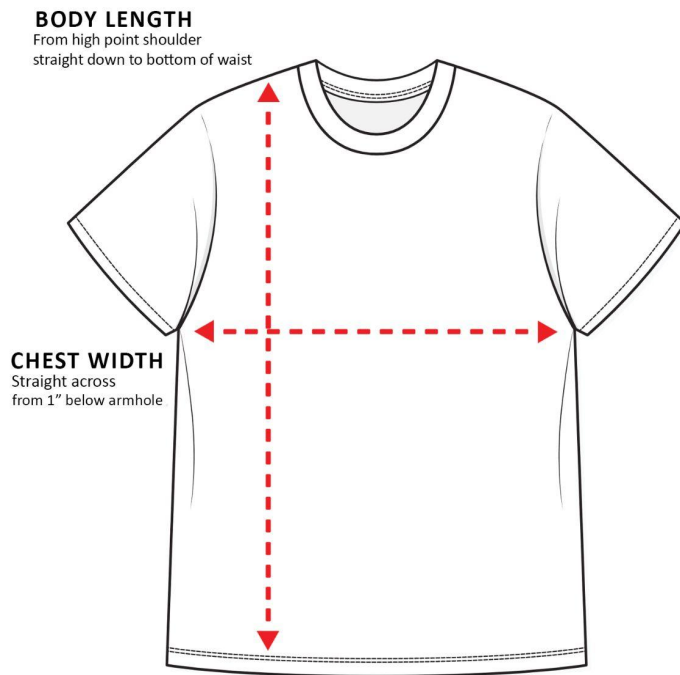

Sizing Charts

How to read the sizing charts:

T-shirt Sizing

	XS/SM	M/L
Length	16 ½	17 ½
Width	15 ⅝	17 ⅛

Product measurements may vary by up to 2" (5 cm).