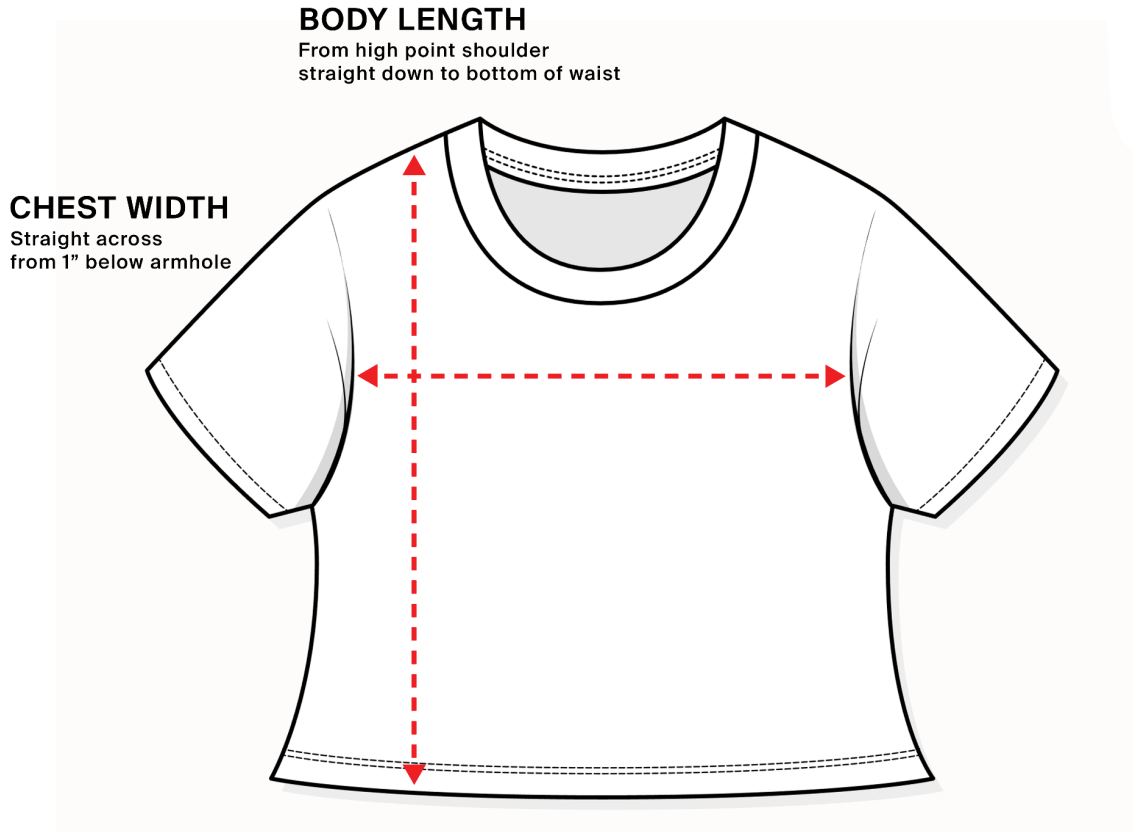

Sizing Charts

How to read the sizing charts:

Crop Top Sizing

	XS/SM	M/L
Body Length	16 ½	17 ½
½ Chest Width	15 ⅝	17 ⅞

Product measurements may vary by up to 2" (5 cm).