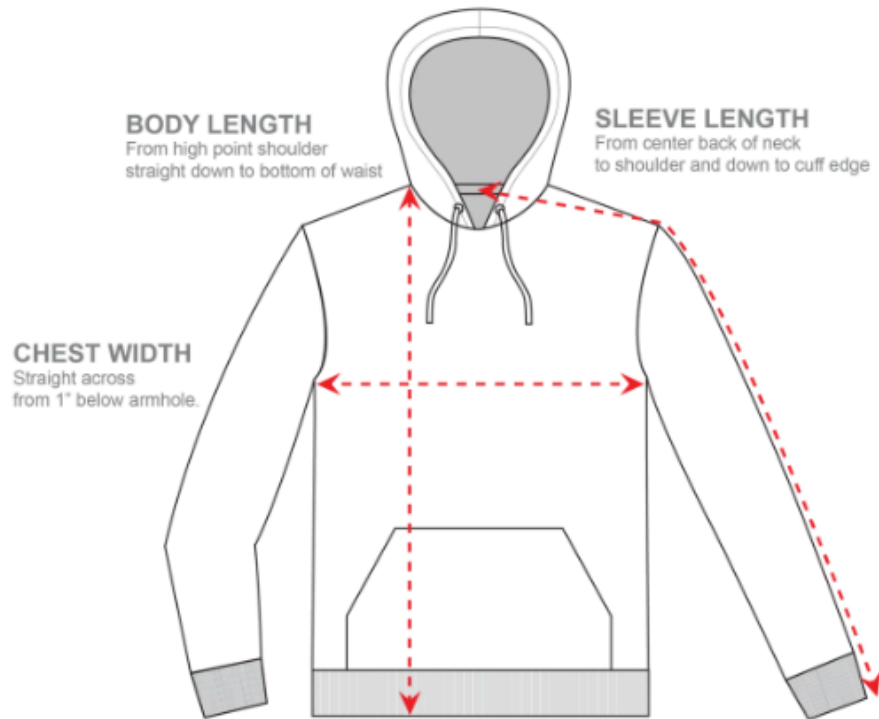

Sizing Charts

How to read the sizing charts:

	S	M	L	XL	2XL	3XL
Body Length	27¾	28¾	29¾	30¾	31¾	32¾
Chest Width	22½	23½	24¾	26	27¾	28¾
Sleeve Length	22	22½	24¾	24¾	25½	27

Product measurements may vary by up to 2" (5 cm).