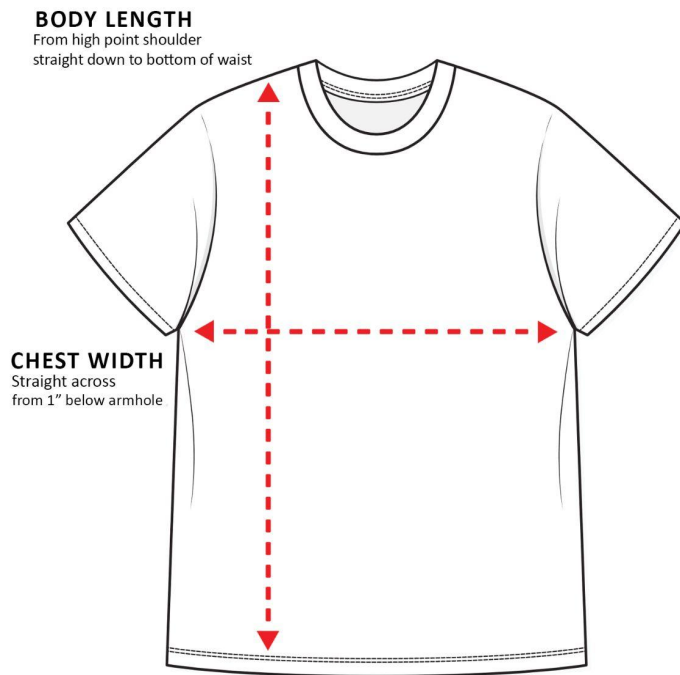

Sizing Charts

How to read the sizing charts:

T-shirt Sizing

| | XS | S | M | L | XL | 2XL |
|--------|--------------------------------|--------------------------------|--------------------------------|--------------------------------|--------------------------------|--------------------------------|
| Length | 26 ³ / ₄ | 27 ³ / ₄ | 28 ³ / ₄ | 29 ³ / ₄ | 30 ³ / ₄ | 31 ³ / ₄ |
| Width | 31 - 34 | 34 - 37 | 38 - 41 | 42 - 45 | 46 - 49 | 50 - 53 |

Product measurements may vary by up to 2" (5 cm).