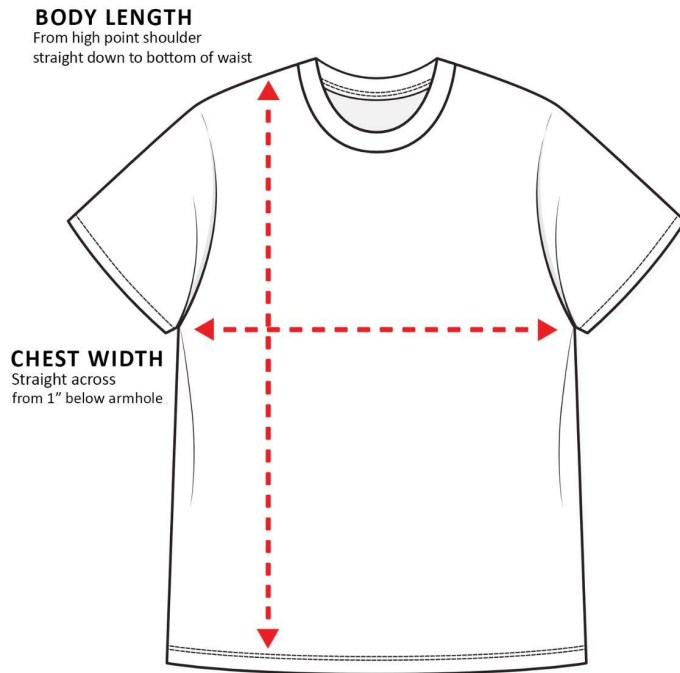

Sizing Charts

How to read the sizing charts:

T-shirt Sizing

	S	M	L	XL	2XL
Length	29	30	31	31 ½	33
Width	19 ½	21 ½	23 ½	25 ½	27 ½

Product measurements may vary by up to 2" (5 cm).