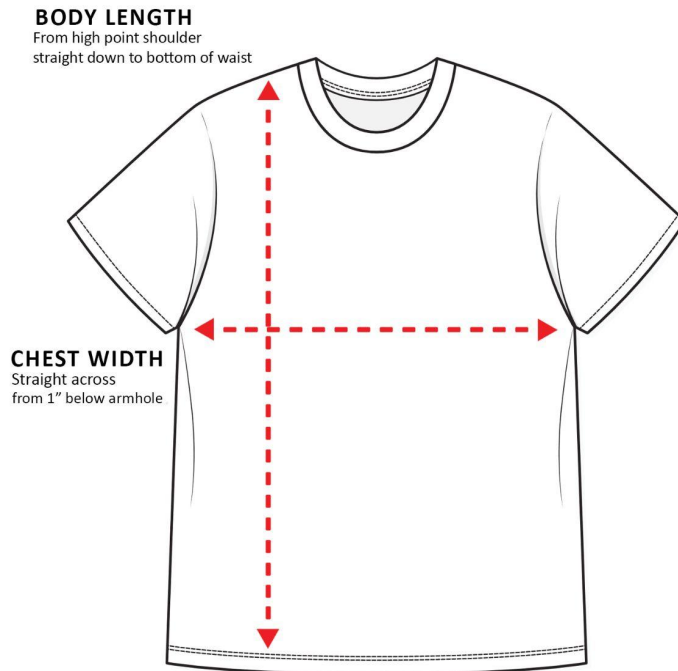

Sizing Charts

How to read the sizing charts:

T-shirt Sizing

	S	M	L	XL	2XL
Length	28	29	30	31	33
Width	18	20	22	24	26
Sleeve Length	34 1/2	35 1/2	37	38	40

Product measurements may vary by up to 2" (5 cm).