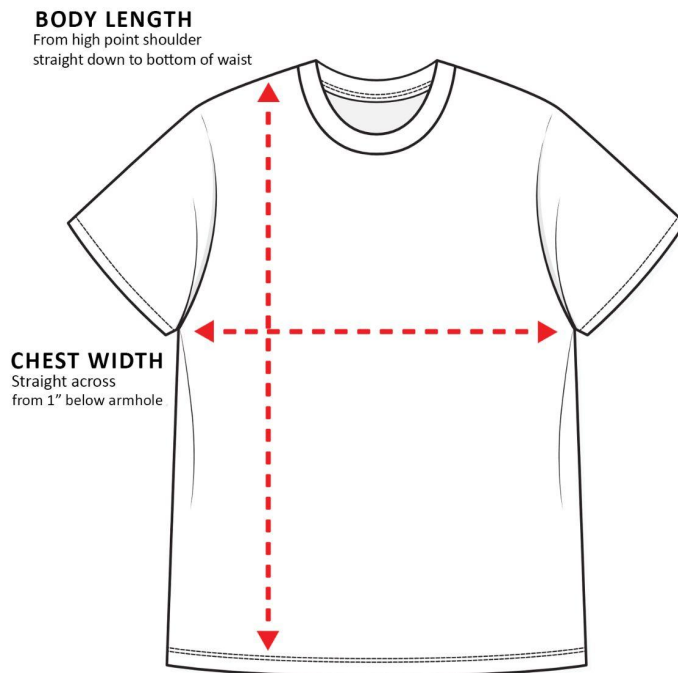

# Sizing Charts

How to read the sizing charts:

## T-shirt Sizing

	<b>S</b>	<b>M</b>	<b>L</b>	<b>XL</b>	<b>2XL</b>
Length	28	29	30	31	32
Width	18 ½	20	21 ½	23 ½	25 ⅝

Product measurements may vary by up to 2" (5 cm).