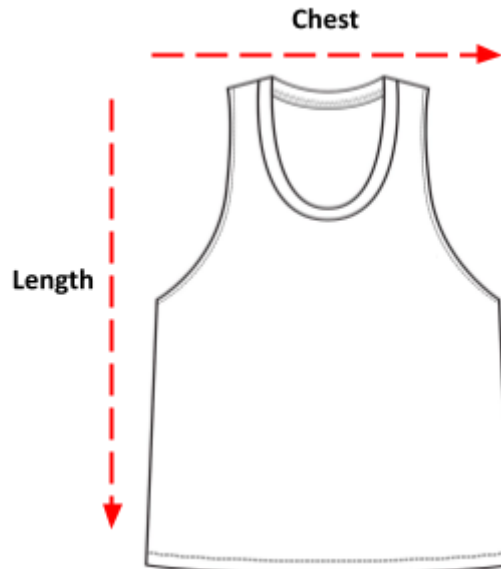

Tank Top Sizing Chart

How to read the sizing charts:

Sizing

	XS	S	M	L	XL
Length	26 ½	27	27 ⅝	28 ¼	28 ⅞
Width	16 ⅛	17 ¼	18 ⅜	19 ⅞	21 ⅜

Product measurements may vary by up to 2" (5 cm).