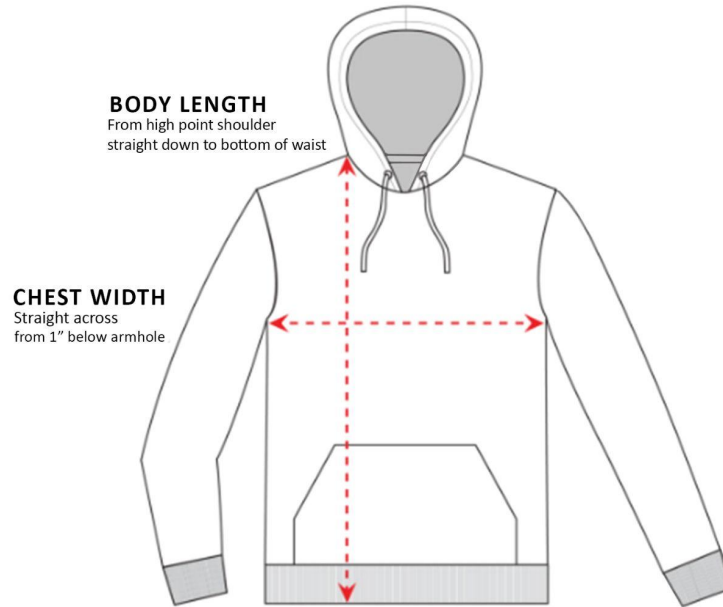

# Sizing Charts

**How to read the sizing charts:**

## **Hoodie Sizing**

	<b>S</b>	<b>M</b>	<b>L</b>	<b>XL</b>	<b>2XL</b>	<b>3XL</b>
Length	28	29	30	31	32	33
1/2 chest width	20	22	24	26	27	28
Sleeve Length	34 ½	35 ½	36 ½	37 ½	38 ½	39 ½

Product measurements may vary by up to 2" (5 cm).