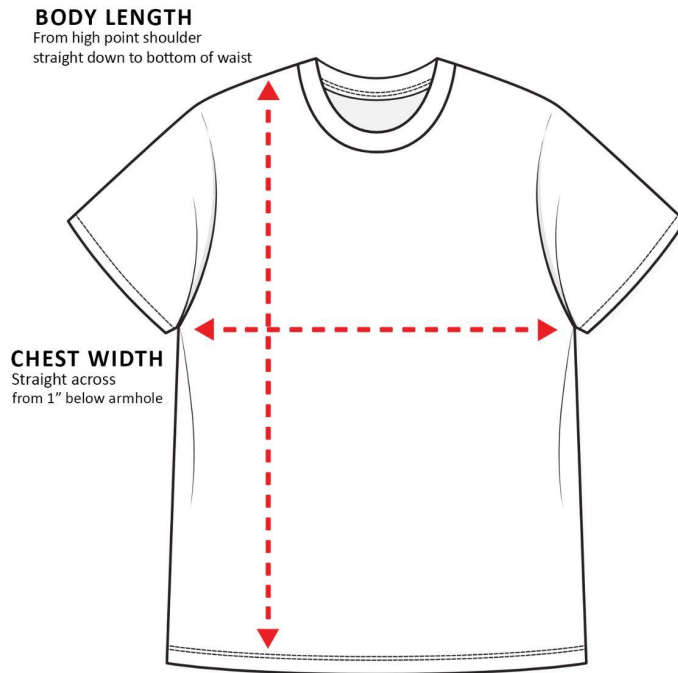

Sizing Charts

How to read the sizing charts:

T-shirt Sizing

	S	M	L	XL	2XL	3XL
Length	25 ½	26	27	28	28 ½	29
Width	17 ¼	19 ¼	21 ¼	23 ¼	25 ¼	27 ¼
Sleeve Length	13 ¼	14	14 ¾	15 ¾	16 ¾	17 ½

Product measurements may vary by up to 2" (5 cm).