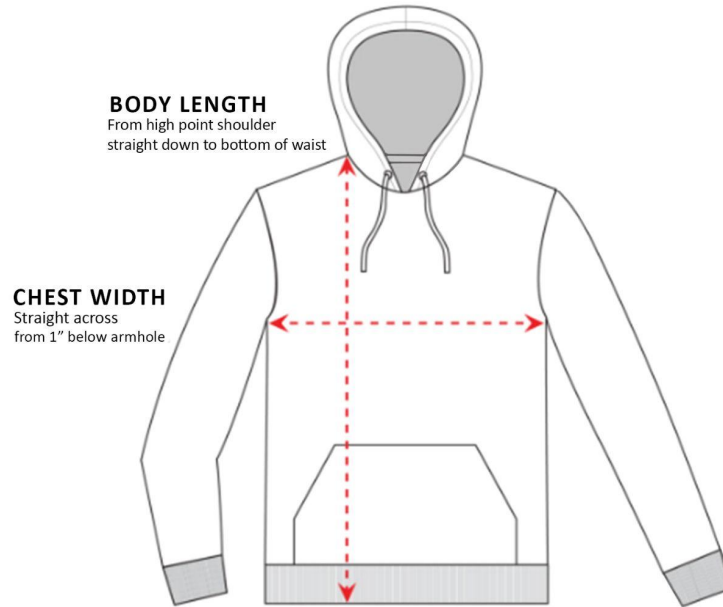

Sizing Charts

How to read the sizing charts:

Hoodie Sizing

	S	M	L	XL	2XL	3XL
Body Length	26 ½	27 ½	28 ½	29 ½	30	30 ½
½ Body Width	20	22	24	26	28	30
Sleeve Length	34	35 ¼	35 ⅞	36 ⅝	37 ¾	38 ⅛

Product measurements may vary by up to 2" (5 cm).