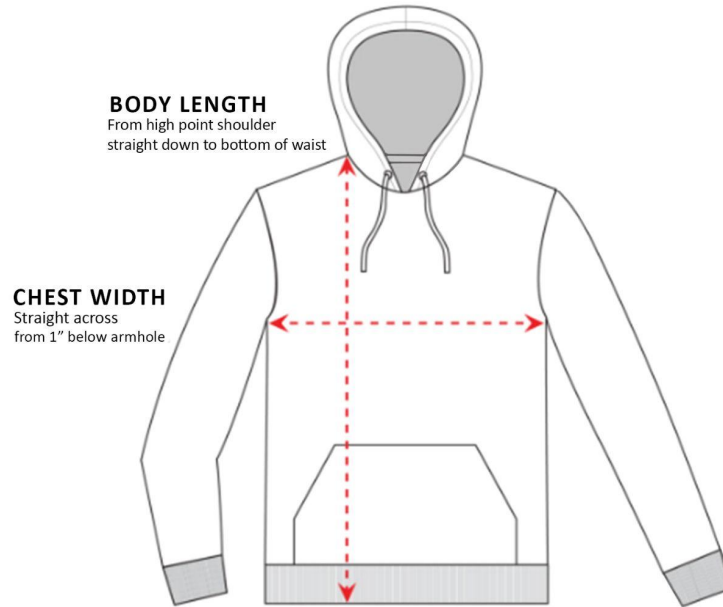

Sizing Charts

How to read the sizing charts:

Hoodie Sizing

	S	M	L	XL	2XL	3XL
Body Length	27	28	29	30	31	32
Body Width	38 - 41	42 - 45	46 - 49	50 - 53	54 - 57	58 - 62

Product measurements may vary by up to 2" (5 cm).