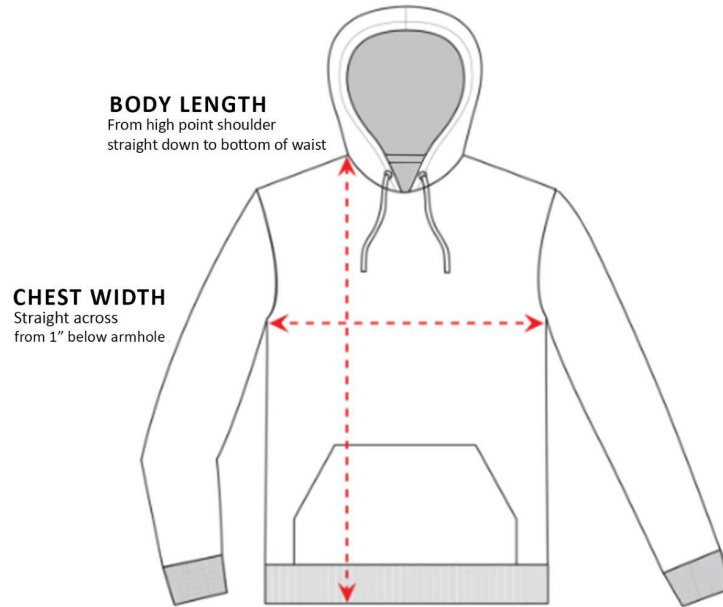

Sizing Charts

How to read the sizing charts:

Hoodie Sizing

	S	M	L	XL	2XL	3XL
Length	27	28	29	30	31	32
1/2 chest width	20	21	23	25	26 ½	28

Product measurements may vary by up to 2" (5 cm).