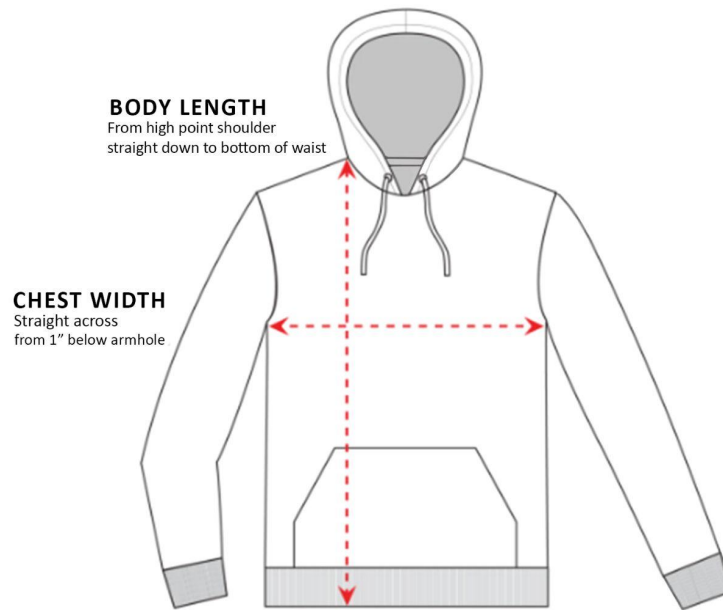

Sizing Charts

How to read the sizing charts:

Hoodie Sizing

	S	M	L	XL	2XL
Length	28	29	30	31	32
Chest Width	20	22	24	26	27
Sleeve Length	34 ½	35 ½	36 ½	37 ½	38 ½

Product measurements may vary by up to 2" (5 cm).