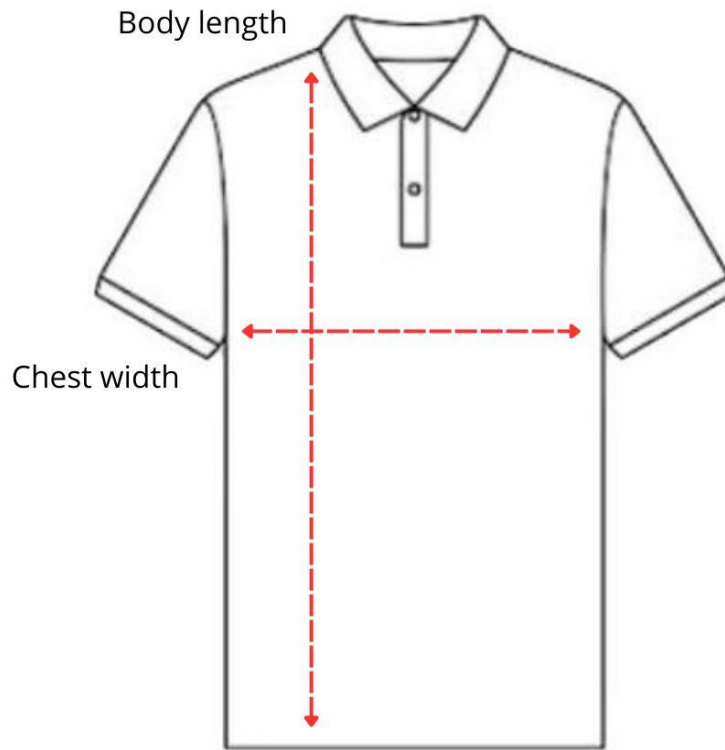

Sizing Charts

How to read the sizing charts:

Polo Shirt Sizing

	S	M	L	XL	2XL	3XL	4XL
Body length	28	29½	30½	31½	32½	33½	34½
Chest width	20	21½	22½	23¾	25	26½	28

Product measurements may vary by up to 2" (5 cm).