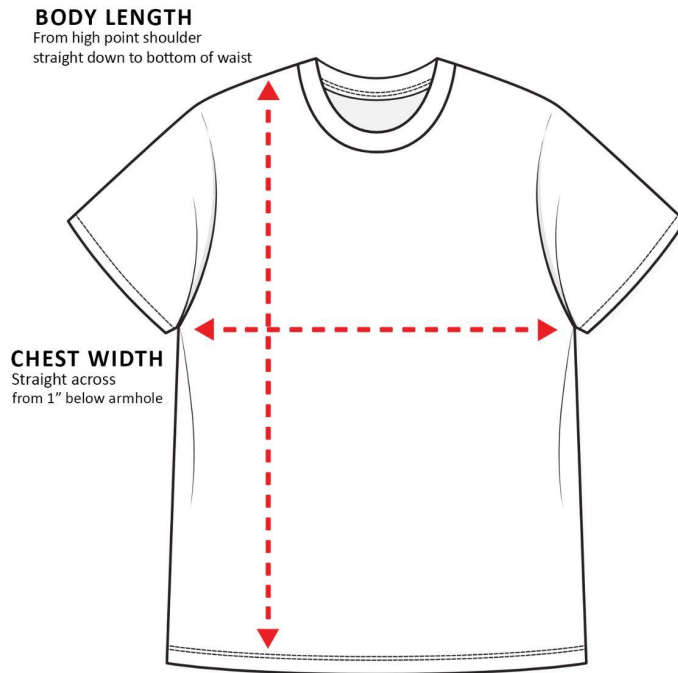

Sizing Charts

How to read the sizing charts:

T-shirt Sizing

	XS	S	M	L	XL	2XL	
Chest Width	33 1/8"	34 5/8"	36 1/4"	39 3/8"	42 1/2"	45 5/8"	48 7/8"

Product measurements may vary by up to 2" (5 cm).