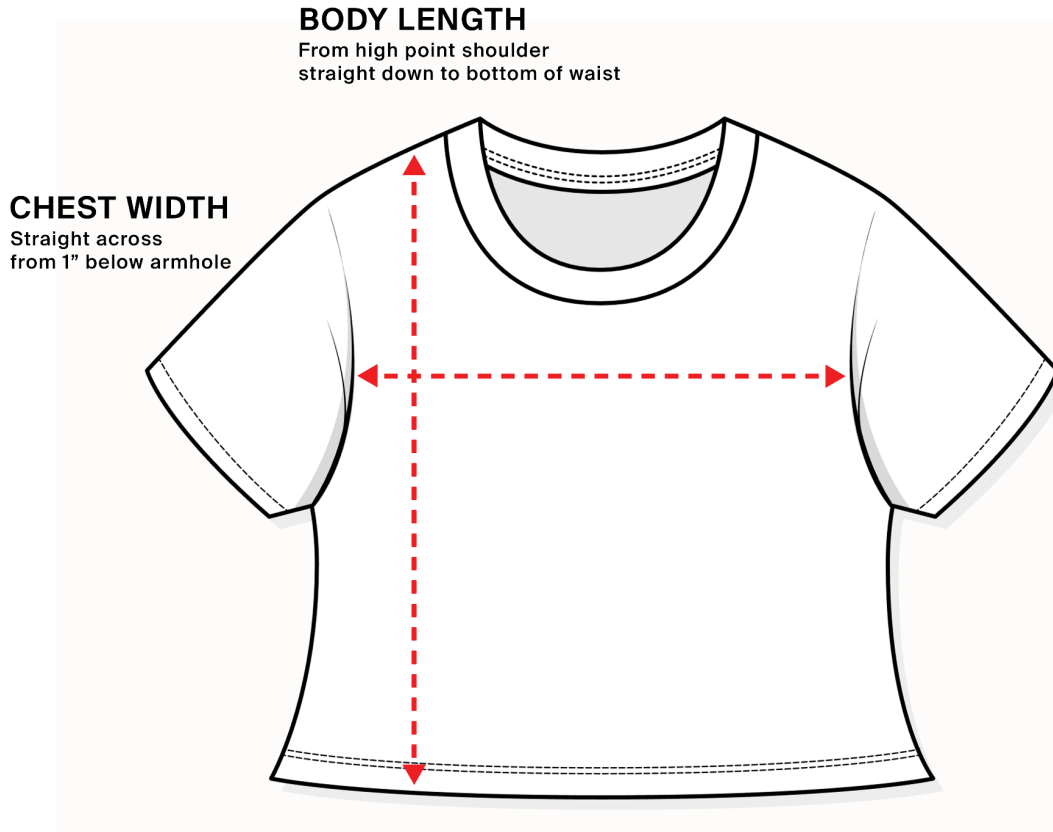

Sizing Charts

How to read the sizing charts:

Crop Top Sizing

	XS	S	M	L	XL	2XL	3XL
Body Length	18 ¹ / ₈	18 ⁷ / ₈	19 ³ / ₄	21 ¹ / ₄	22 ⁷ / ₈	24 ³ / ₈	26
½ Chest Width	18 ¹ / ₈	18 ¹ / ₂	18 ⁷ / ₈	19 ¹ / ₄	19 ³ / ₄	20 ¹ / ₈	20 ¹ / ₂
Sleeve Length	5 ¹ / ₈	5 ¹ / ₂	5 ⁷ / ₈	6 ¹ / ₄	6 ³ / ₄	7 ¹ / ₈	7 ¹ / ₂

Product measurements may vary by up to 2" (5 cm).