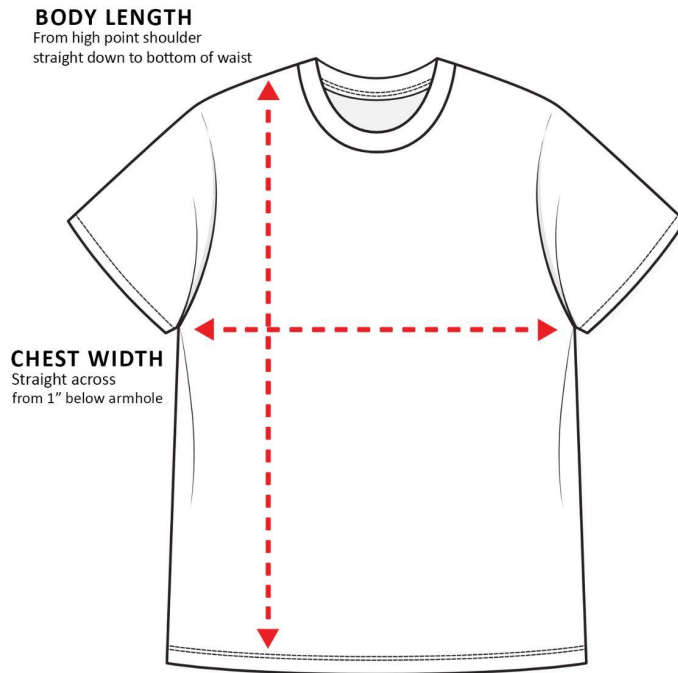

Sizing Charts

How to read the sizing charts:

T-shirt Sizing

	S	M	L	XL	2XL	3XL	4XL	5XL
Shirt Length	27"	28"	29"	30"	31"	32"	33"	34"
Chest Width	38 - 41"	42 - 45"	46 - 49"	50 - 53"	54 - 57"	58 - 61"	62 - 65"	66 - 69"
Sleeve Length	33 ½"	34 ½"	35 ½"	36 ½"	37 ½"	38 ½"	39 ½"	40 ½"

Product measurements may vary by up to 2" (5 cm).