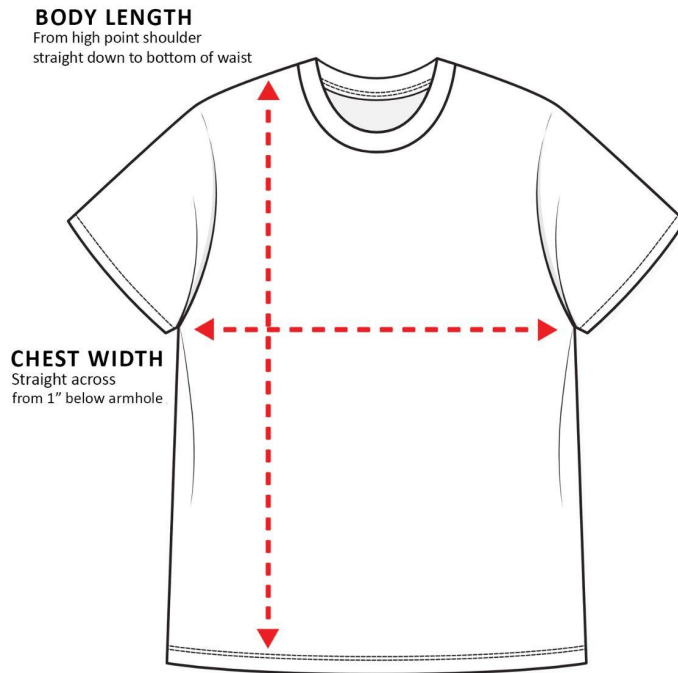

# Sizing Charts

How to read the sizing charts:

## T-shirt Sizing

	<b>S</b>	<b>M</b>	<b>L</b>	<b>XL</b>	<b>2XL</b>	<b>3XL</b>	<b>4XL</b>	<b>5XL</b>
Length	27	28	29	30	31	32	33	34
Width	20	22	24	26	28	30	32	34
Sleeve Length	33 ½	34 ½	35 ½	36 ½	37 ½	38 ½	39 ½	40 ½

Product measurements may vary by up to 2" (5 cm).