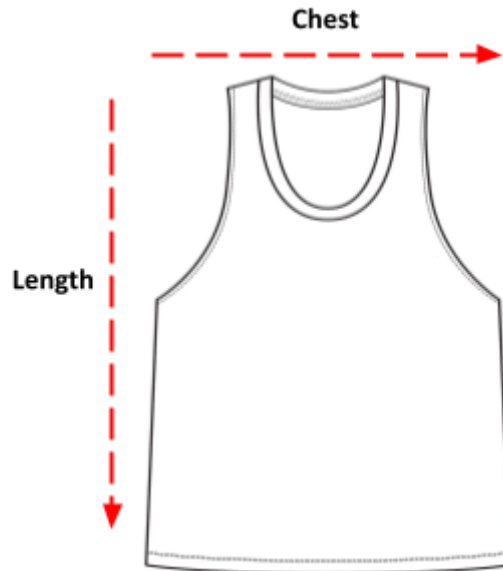

Tank Top Sizing Chart

How to read the sizing charts:

Sizing

	XS	S	M	L	XL	2XL
1/2 chest width	18 $\frac{1}{8}$	19 $\frac{1}{4}$	20 $\frac{1}{2}$	22	23 $\frac{5}{8}$	25 $\frac{1}{4}$
Length	26 $\frac{3}{4}$	27 $\frac{1}{2}$	28 $\frac{3}{8}$	29 $\frac{1}{2}$	30 $\frac{3}{4}$	31 $\frac{7}{8}$