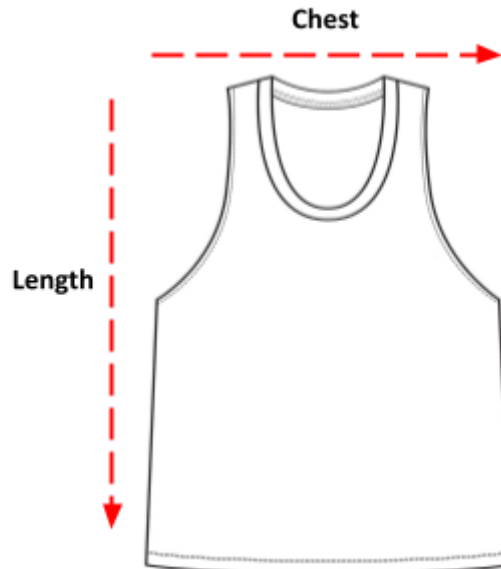

Tank Top Sizing Chart

How to read the sizing charts:

Sizing

	XS	S	M	L	XL
1/2 chest width	14 ⁵ / ₈	15 ³ / ₈	16 ¹ / ₈	17 ³ / ₄	19 ¹ / ₄
1/2 waist width	13	13 ³ / ₄	14 ⁵ / ₈	16 ¹ / ₈	17 ³ / ₄
Length	23 ¹ / ₄	24	24 ³ / ₄	25 ⁵ / ₈	26 ³ / ₈