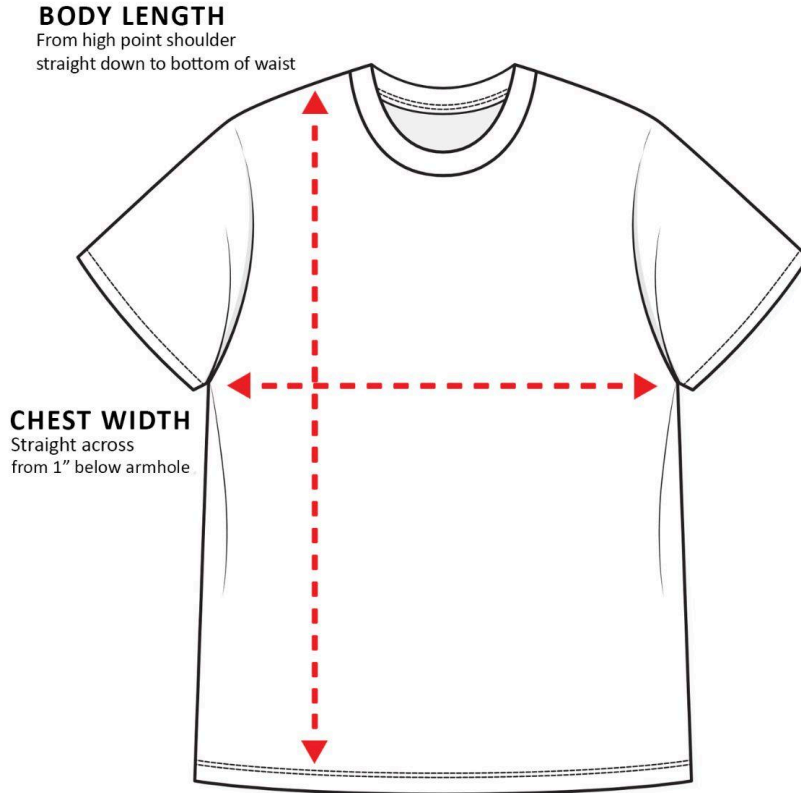

Sizing Charts

How to read the sizing charts:

	S	M	L	XL	2XL	3XL
Body Length	28	29½	31	32¼	33	33½
Chest Width	18"	20½	22¼	24	25¼	26¾

Product measurements may vary by up to 2" (5 cm).