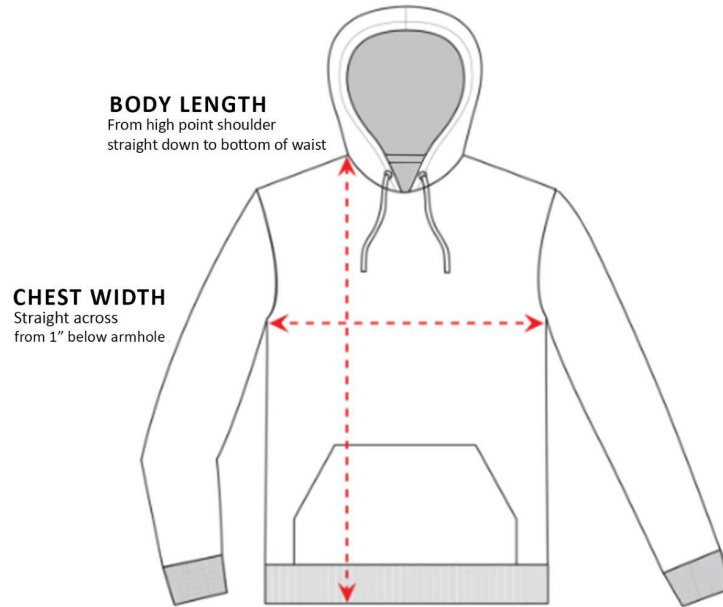

Sizing Charts

How to read the sizing charts:

Hoodie Sizing

	XS	S	M	L	XL	2XL
Length	24 $\frac{7}{8}$	25 $\frac{3}{4}$	26 $\frac{7}{8}$	28	29 $\frac{1}{8}$	30 $\frac{1}{4}$
1/2 chest width	14 $\frac{3}{4}$	16 $\frac{1}{4}$	18 $\frac{1}{4}$	20 $\frac{1}{4}$	22 $\frac{1}{4}$	24 $\frac{1}{4}$

Product measurements may vary by up to 2" (5 cm).