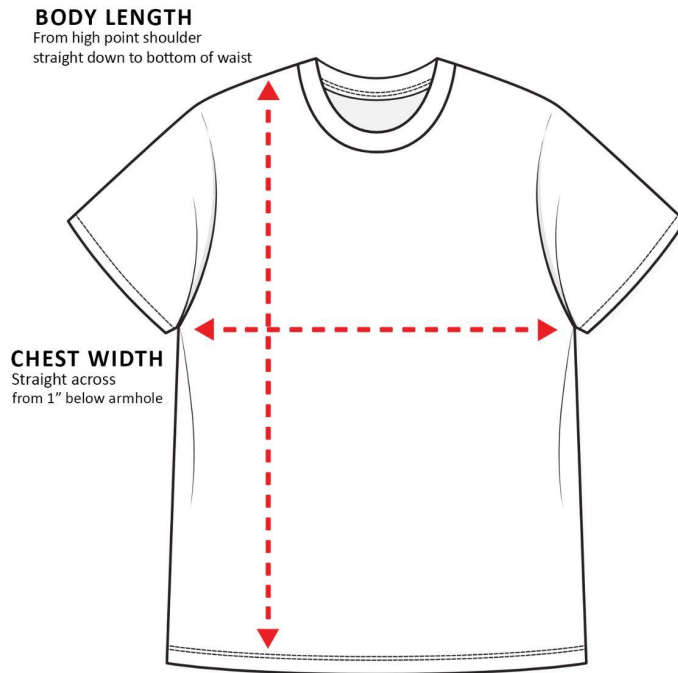

# Sizing Charts

How to read the sizing charts:

## T-shirt Sizing

	<b>S</b>	<b>M</b>	<b>L</b>	<b>XL</b>	<b>2XL</b>
Length	28	29	30	31	32
Width	19	20 ½	22	23 ½	25
Sleeve Length	17 ½	18 ¼	19	19 ¾	20 ½

Product measurements may vary by up to 2" (5 cm).