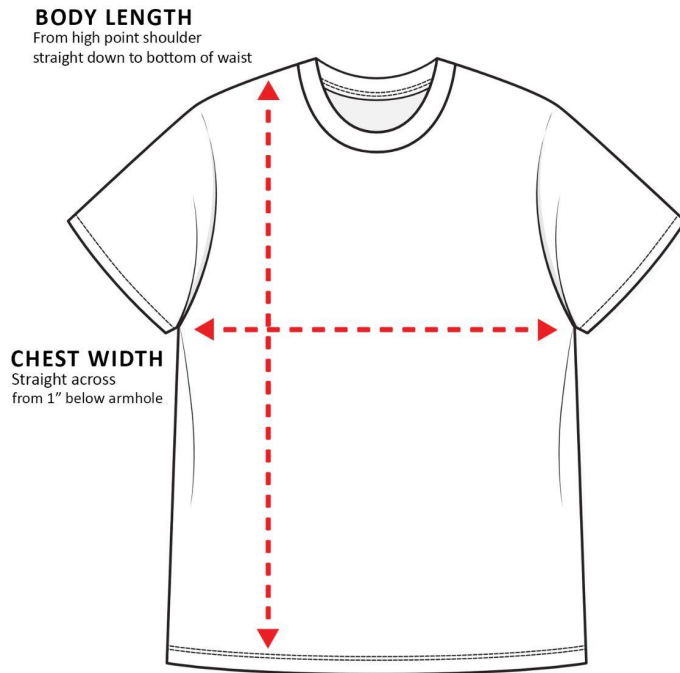

Sizing Charts

How to read the sizing charts:

T-shirt Sizing

	S	M	L	XL	2XL
Length	28	29	30	31	32
Width	18	20	22	24	26

Product measurements may vary by up to 2" (5 cm).