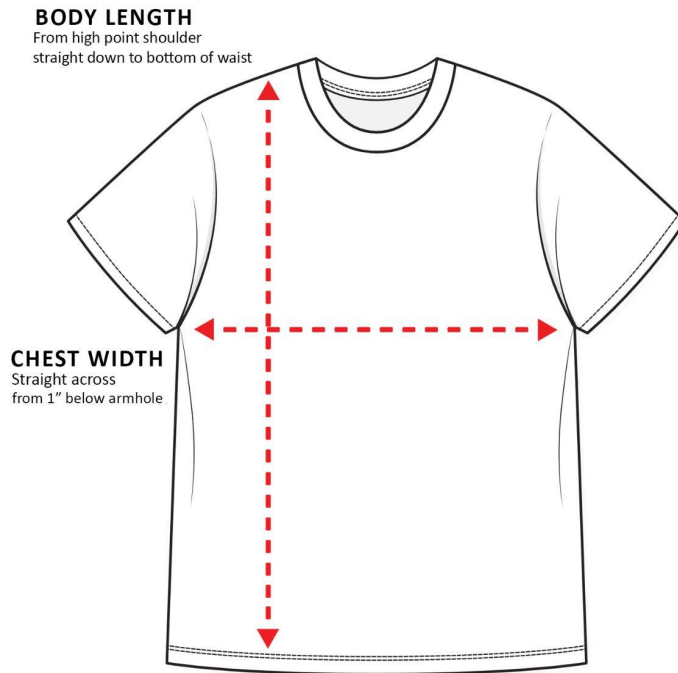

Sizing Charts

How to read the sizing charts:

T-shirt Sizing

	S	M	L	XL	2XL
Body Length	27"	28"	29"	30"	31"
Chest Width	34 - 37"	38 - 41"	42 - 45"	46 - 49"	50 - 53"

Product measurements may vary by up to 2" (5 cm).