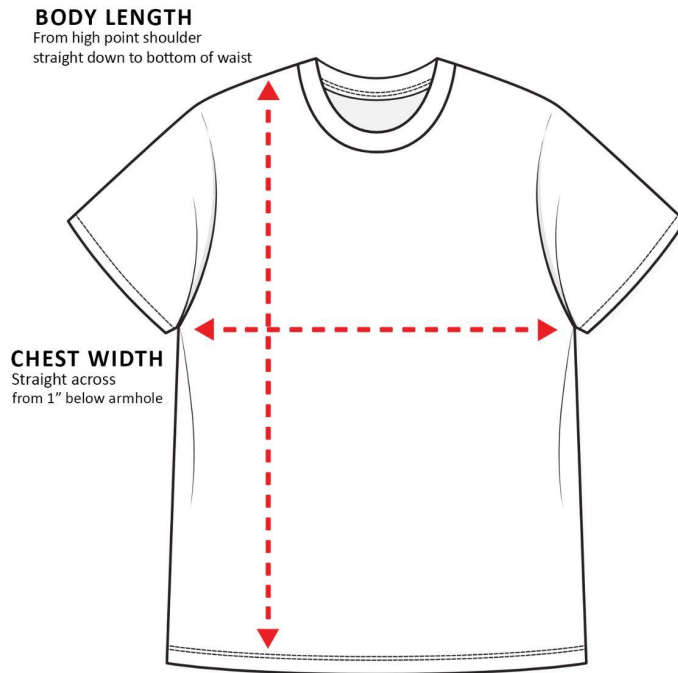

Sizing Charts

How to read the sizing charts:

T-shirt Sizing

	S	M	L	XL	2XL
Length	27	28	29	30	31
Width	18 ½	20 ½	22 ½	24 ½	26 ½

Product measurements may vary by up to 2" (5 cm).