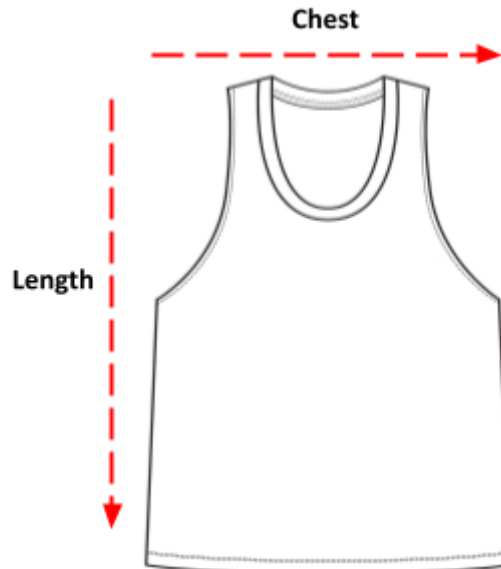

Tank Top Sizing Chart

How to read the sizing charts:

Sizing

	XS	S	M	L	XL	2XL
Length	18 $\frac{1}{4}$	19 $\frac{1}{4}$	19 $\frac{3}{4}$	20 $\frac{3}{8}$	21	21 $\frac{5}{8}$
Width	15 $\frac{1}{4}$	15 $\frac{7}{8}$	16 $\frac{1}{2}$	17 $\frac{3}{8}$	18 $\frac{1}{4}$	19 $\frac{1}{8}$

Product measurements may vary by up to 2" (5 cm).