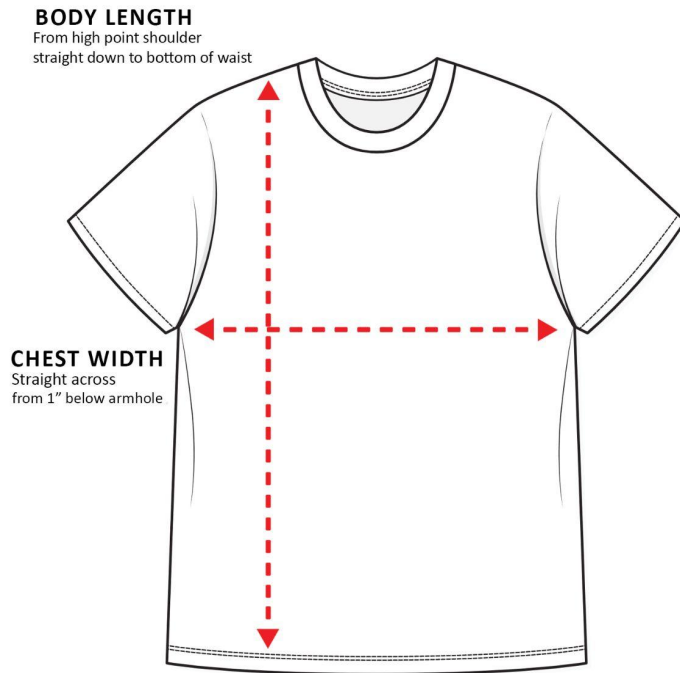

Sizing Charts

How to read the sizing charts:

T-shirt Sizing

	XS	S	M	L	XL	2XL
Length	26	28	29	30	31	32
Width	16 ½	18	20	22	24	26

Product measurements may vary by up to 2" (5 cm).