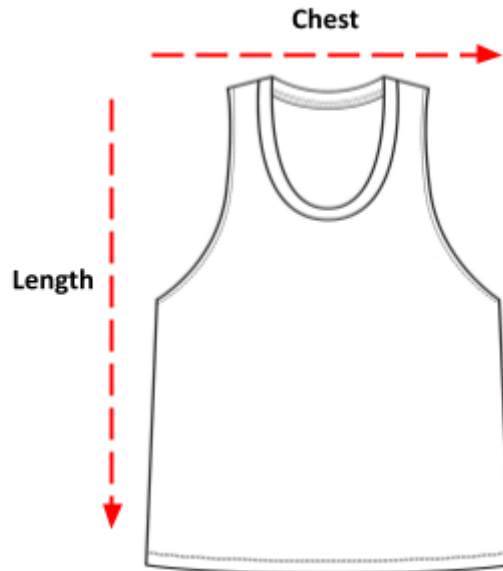

# Tank Top Sizing Chart

How to read the sizing charts:

## Sizing

	<b>XS</b>	<b>S</b>	<b>M</b>	<b>L</b>	<b>XL</b>	<b>2XL</b>
Length	26"	27"	28"	29"	30"	31"
Chest	31 - 34"	34 - 37"	38 - 41"	42 - 45"	46 - 49"	50 - 53"