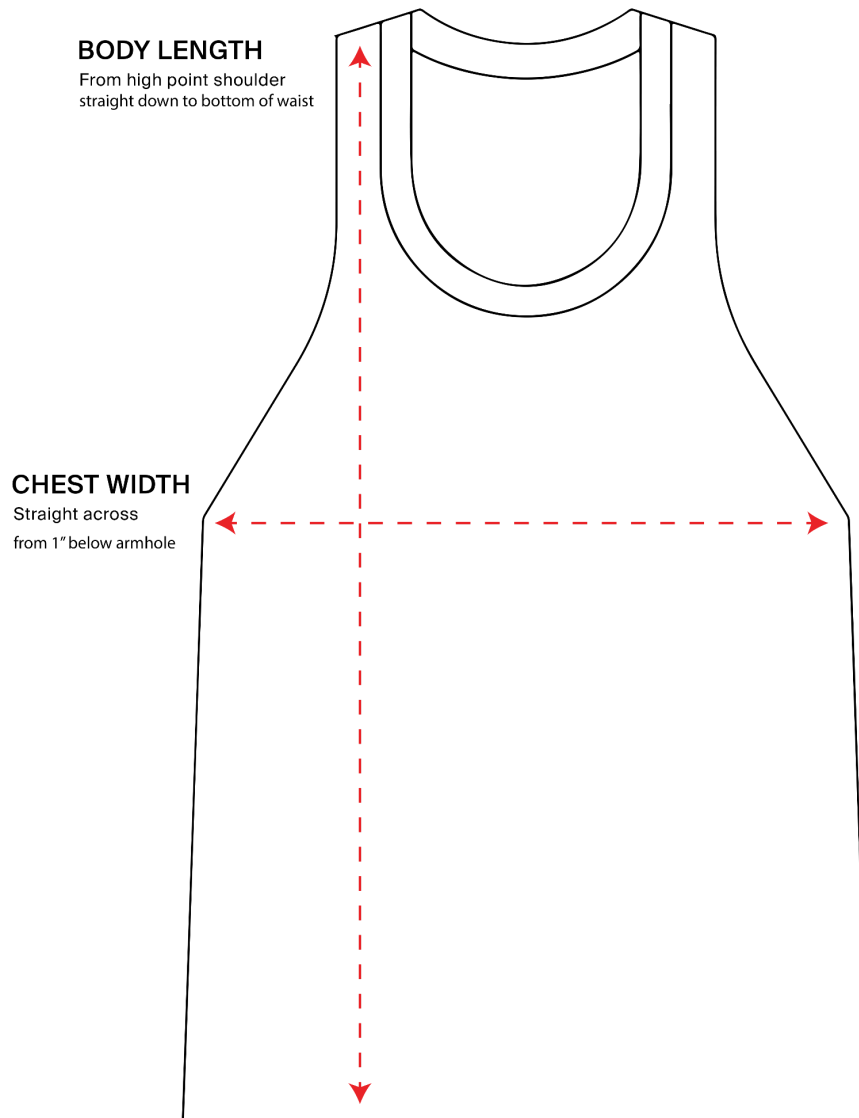

Tank Top Sizing Chart

How to read the sizing charts:

Sizing

	XS	S	M	L	XL	2XL
½ Chest Width	16 ¼"	18 ¼"	20 ¼"	22 ¼"	24 ¼"	26 ¼"
Length	26"	27"	28"	29"	30"	31"

Product measurements may vary by up to 2" (5 cm).