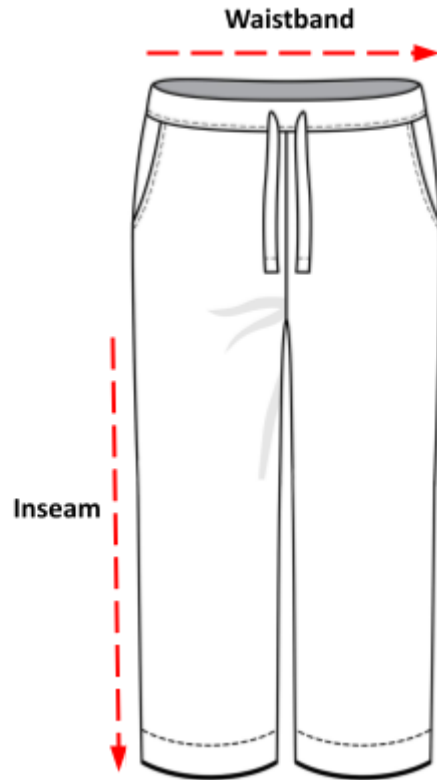

Joggers Sizing Charts

How to read the sizing charts:

Sizing

	XS	S	M	L	XL	2XL	3XL
Waistband	25	27	29 ½	32	35	36 ½	39
Inseam Length	28	28 ½	28 ¾	29 ¼	29 ½	30	30 ¼

Product measurements may vary by up to 2" (5 cm).