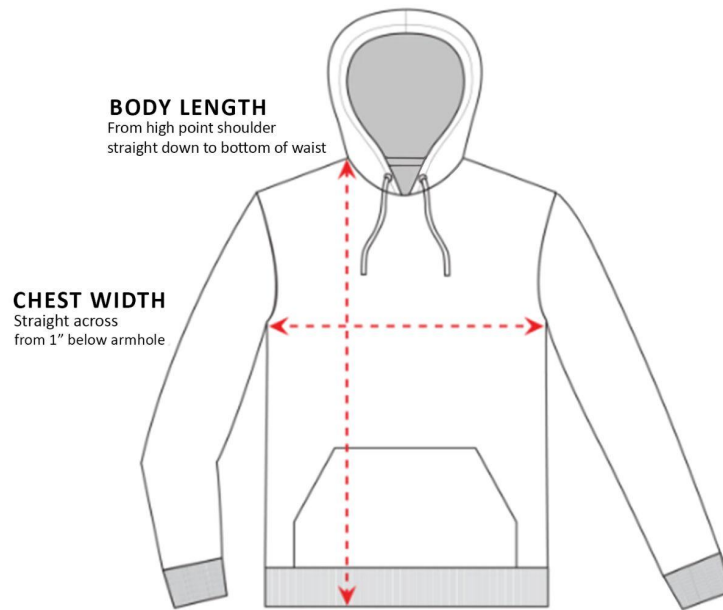

# Sizing Charts

**How to read the sizing charts:**

## **Hoodie Sizing**

	<b>S</b>	<b>M</b>	<b>L</b>	<b>XL</b>	<b>2XL</b>
Length	26	27	28	29	30
1/2 chest width	20	22	24	26	28
Sleeve length	34 ½	35 ¼	36	36 ¾	37 ½

Product measurements may vary by up to 2" (5 cm).