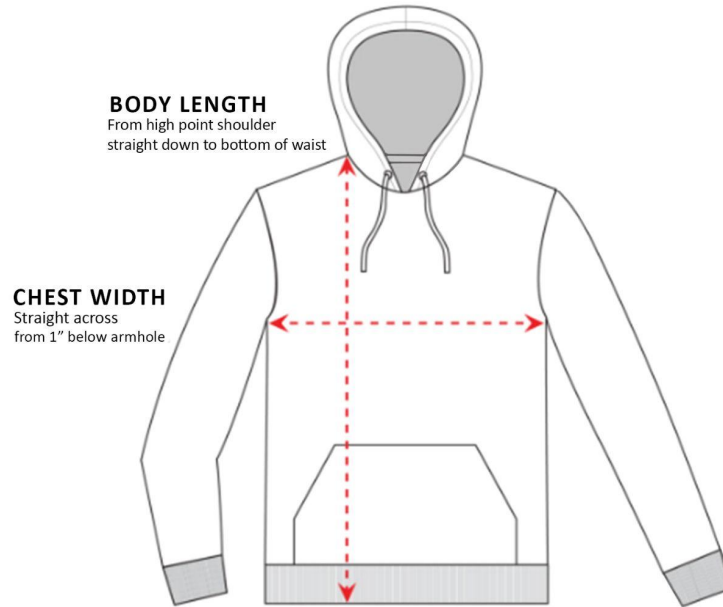

# Sizing Charts

**How to read the sizing charts:**

## **Hoodie Sizing**

	<b>S</b>	<b>M</b>	<b>L</b>	<b>XL</b>	<b>2XL</b>
Body Length	26	27	28	29	30
Body Width	34 - 36	38 - 40	42 - 44	46 - 48	50 - 52
Sleeve Length	34 1/2	35 1/4	36	36 3/4	37 1/2

Product measurements may vary by up to 2" (5 cm).