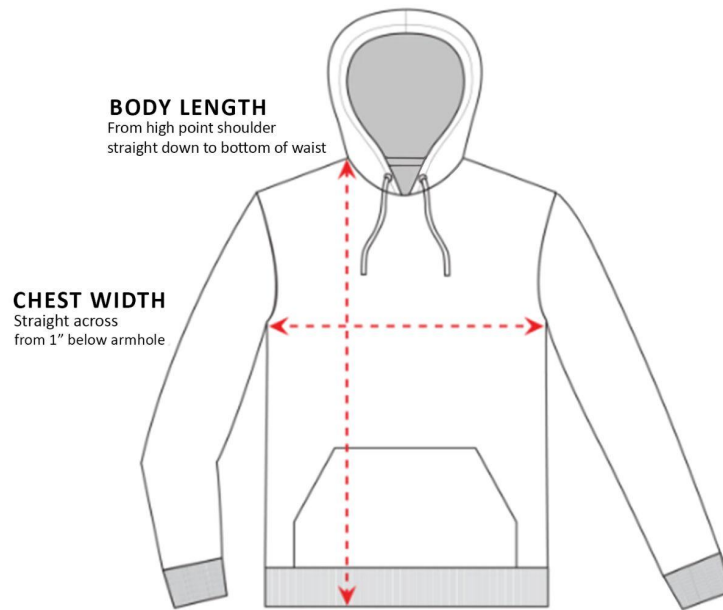

Sizing Charts

How to read the sizing charts:

Hoodie Sizing

	S	M	L	XL	2XL
Length	26	27	28	29	30
1/2 chest width	20	22	24	26	28
Sleeve length	34 ½	35 ¼	36	36 ¾	37 ½

Product measurements may vary by up to 2" (5 cm).