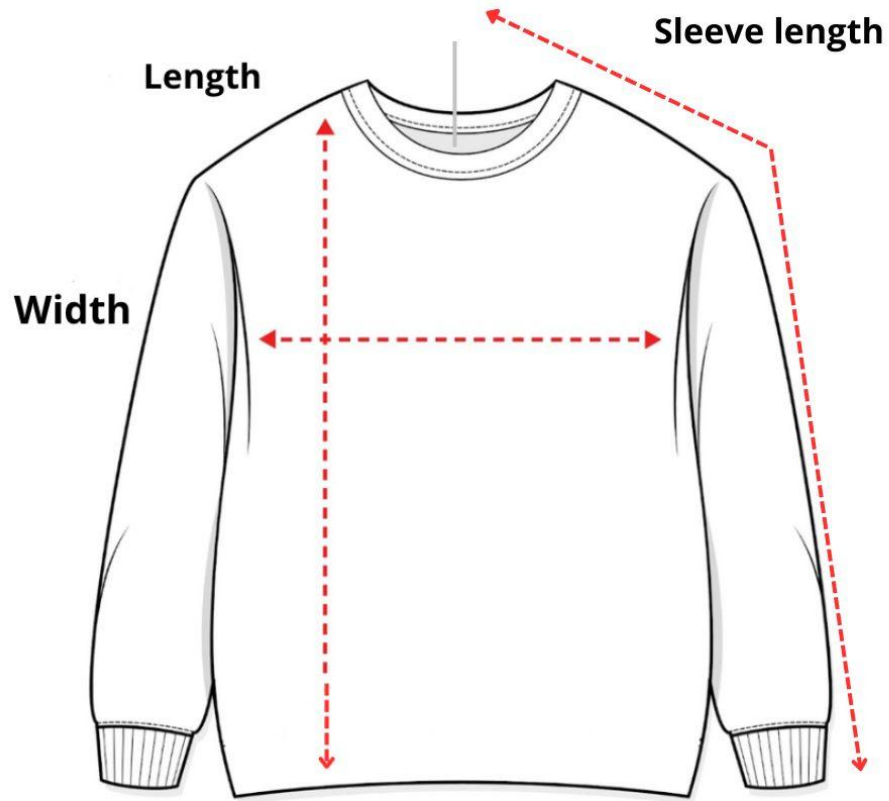

Sizing Charts

How to read the sizing charts:

Sweatshirt Sizing

	XS	S	M	L	XL
Length	19 ³ / ₄	21 ¹ / ₄	22 ¹ / ₂	24	25 ⁵ / ₈
Width	16 ¹ / ₈	16 ⁷ / ₈	18 ¹ / ₈	18 ⁷ / ₈	20 ¹ / ₈
Sleeve length	23 ⁵ / ₈	26 ³ / ₈	27 ¹ / ₂	30 ¹ / ₄	33 ¹ / ₈

Product measurements may vary by up to 2" (5 cm).