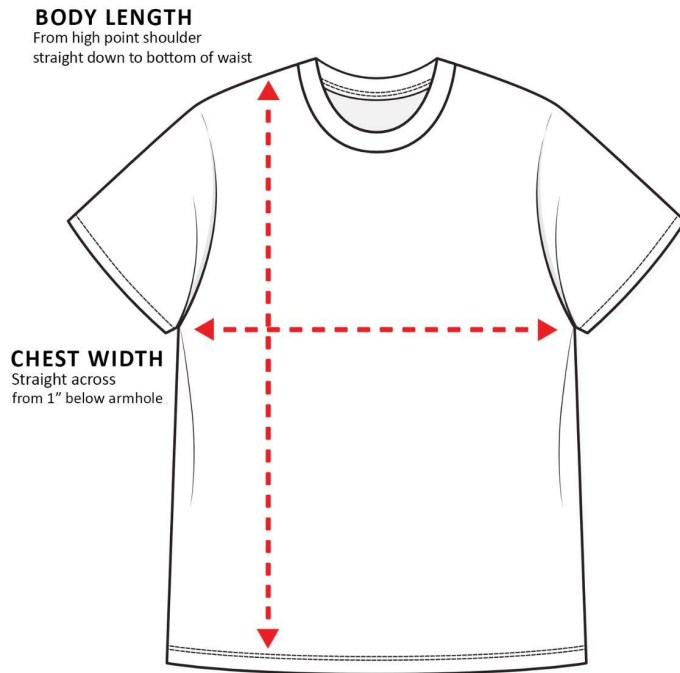

Sizing Charts

How to read the sizing charts:

T-shirt Sizing

	S	M	L
Length	19 ½	20 ¾	22
Width	20 ¼	21 ¾	23 ¾

Product measurements may vary by up to 2" (5 cm).