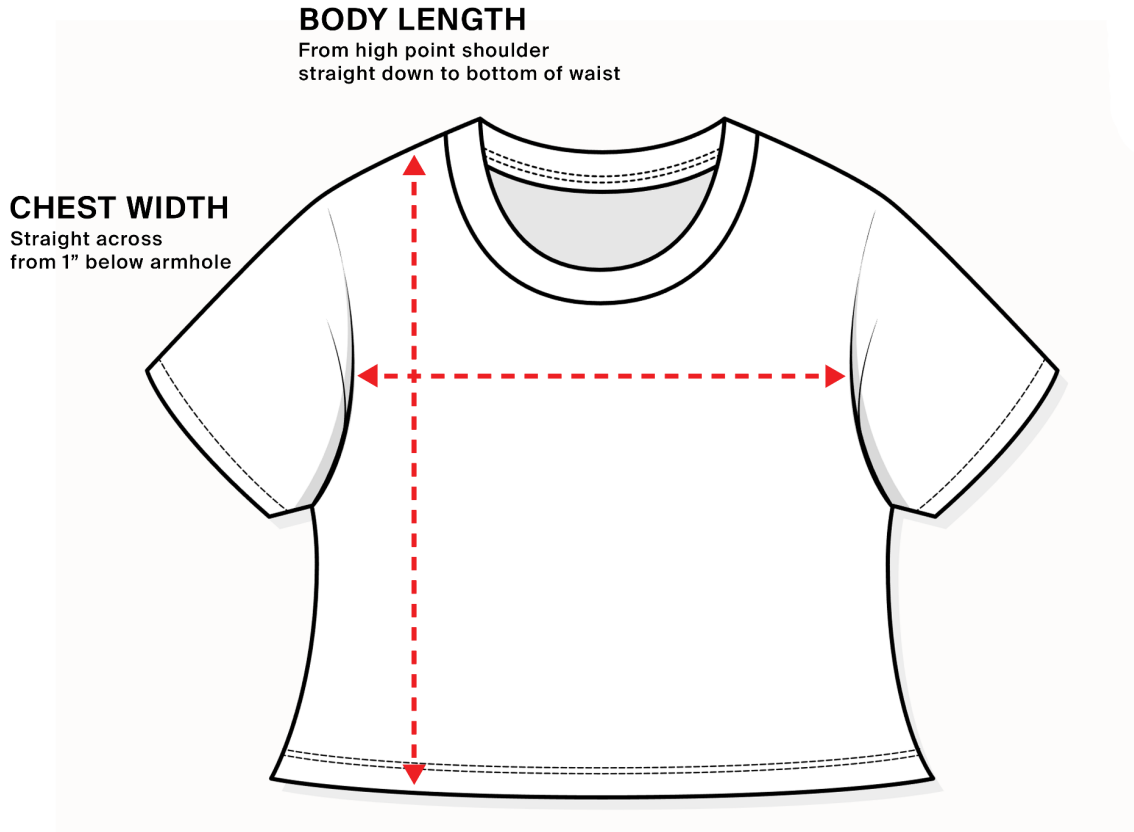

Sizing Charts

How to read the sizing charts:

Crop Top Sizing

	S	M	L
Body Length	19 ½	20 ¾	22
½ Chest Width	20 ¼	21 ¾	23 ¾

Product measurements may vary by up to 2" (5 cm).