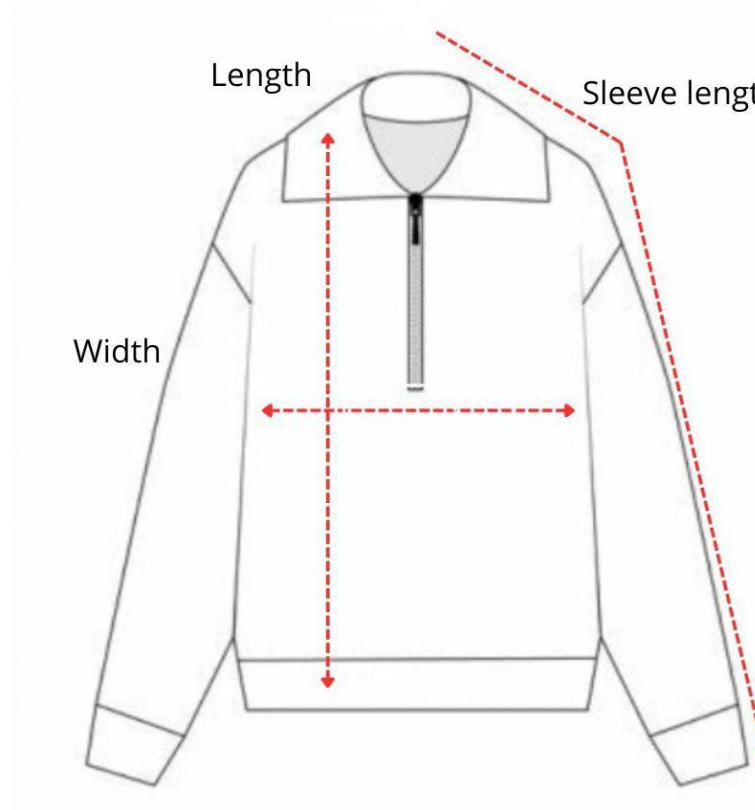

# Sizing Charts

How to read the sizing charts:

Fleece Pullover Sizing:

	S	M	L	XL	2XL	3XL
Length	27	28	29	30	31	32
Width	20	22	24	26	28	30
Sleeve length	33	34	35	36	37	38

Product measurements may vary by up to 2" (5 cm).